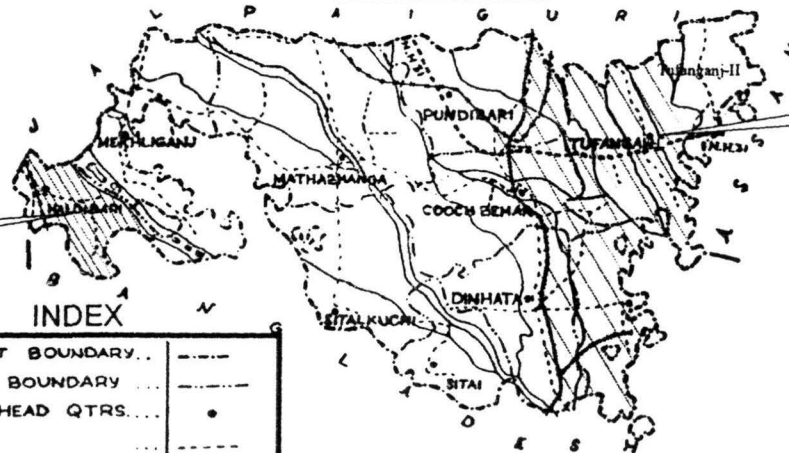

# STUDY AREA

Cooch Behar

India

WEST BENGAL

## COOCH BEHAR

BLOCK BOUNDARIES & COMMUNICATION  
SCALE 1 inch to 8 miles.

Tufanganj-I

Haldibari

### INDEX

1. DISTRICT BOUNDARY...	---
2. BLOCK BOUNDARY	---
3. BLOCK HEAD QTRS.	•
4. ROADS	---
5. RIVERS	~~~~~
6. B. G. & M. J. Rty. Line	---
7. Study Area	///

THE MAP