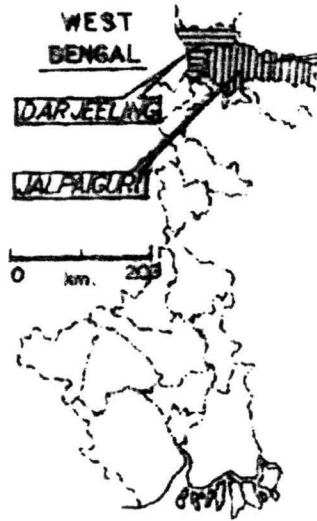

# STUDY AREA

Cooch Behar

India

WEST BENGAL

## COOCH BEHAR

BLOCK BOUNDARIES & COMMUNICATION  
SCALE 1 inch to 8 miles.

Tufanganj-I

Haldibari

### INDEX

1. DISTRICT BOUNDARY...	---
2. BLOCK BOUNDARY	---
3. BLOCK HEAD QTRS.	•
4. ROADS	---
5. RIVERS	~~~~~
6. B. G. & M. J. Rty. Line	---
7. Study Area	///

THE MAP