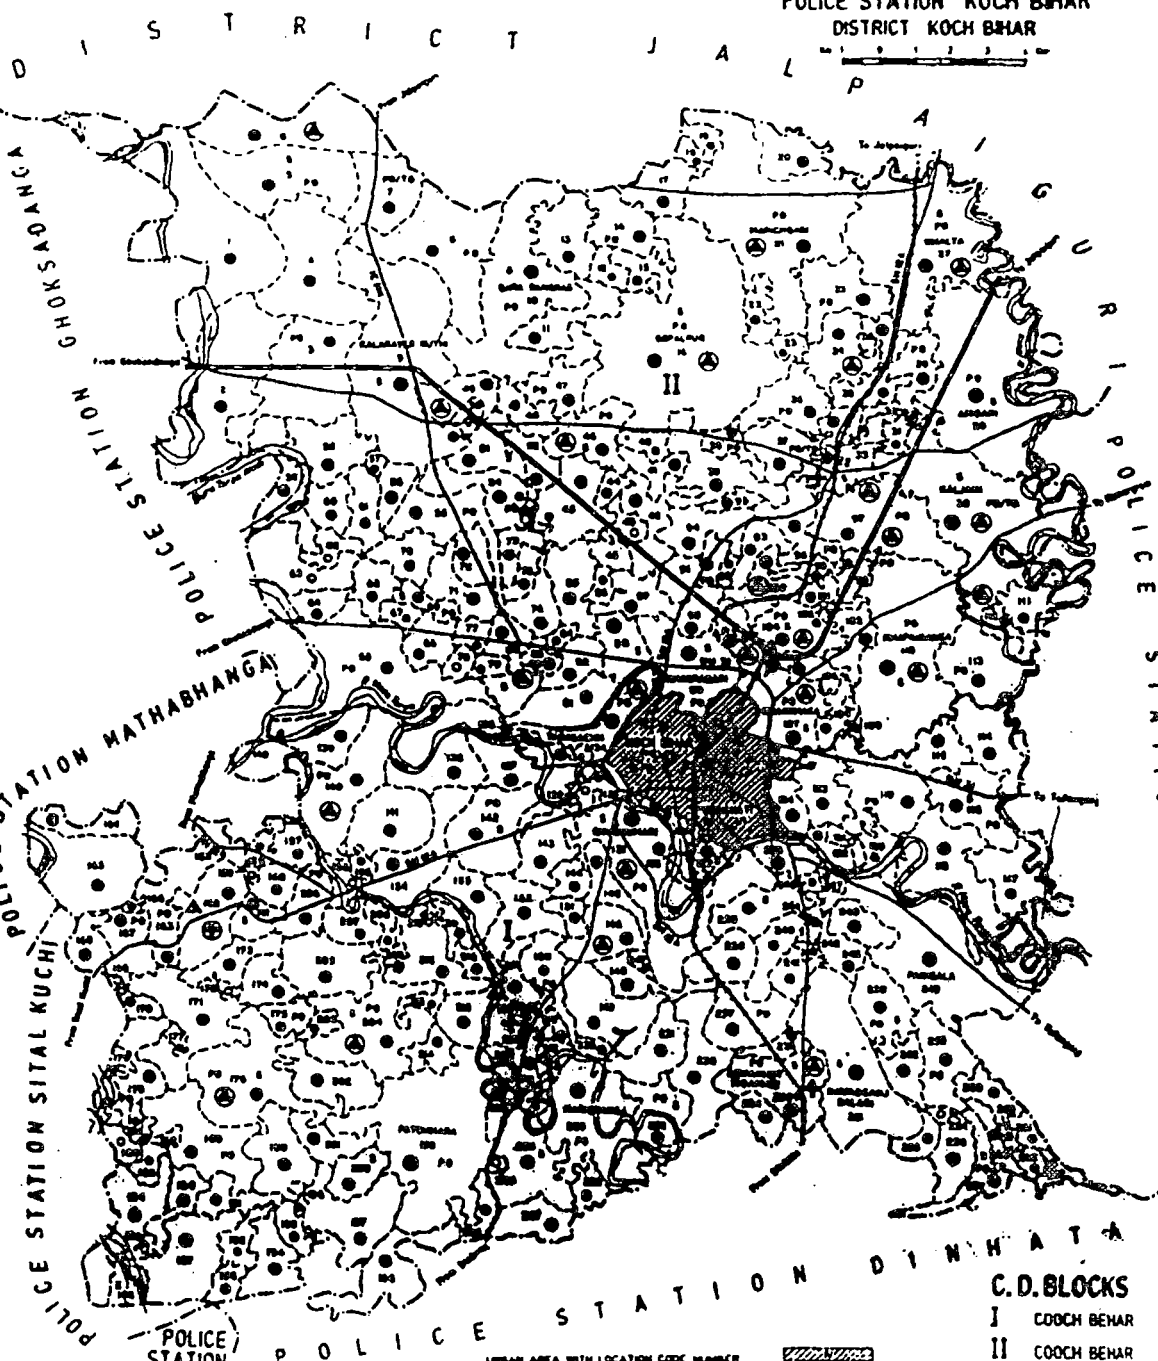

WEST BENGAL
C.D. BLOCKS COOCH BEHAR I & II
POLICE STATION KOCH BHAR
DISTRICT KOCH BHAR

BOUNDARY, DISTRICT
POLICE STATION...
C D BLOCK
VILLAGE WITH LOCATION CODE NUMBER
HEADQUARTERS: POLICE STATION
VILLAGES WITH POPULATION SIZE. BELOW 200.
200-499, 500-999, 1000-4999, 5000 & ABOVE
UNINHABITED VILLAGE WITH LOCATION CODE NUMBER

URBAN AREA WITH LOCATION CODE NUMBER
NATIONAL HIGHWAY
STATE HIGHWAY / IMPORTANT METALLED ROAD
RAILWAY LINE WITH STATION, BROAD GAUGE
RAILWAY LINE WITH STATION, METRE GAUGE
RIVER AND STREAM
POLICE OFFICE / TELEGRAPH OFFICE
HIGHER SECONDARY SCHOOL
HOSPITAL, PRIMARY HEALTH CENTRE
DISPENSARY, MATERNITY AND CHILD WELFARE CENTRE

C. D. BLOCKS
I COOCH BEHAR
II COOCH BEHAR
C. D. Block boundary of COOCH BEHAR is co-terminous with Police Station boundary consisting of statutory towns.
V. ZAMRANI & SHROTRAM.