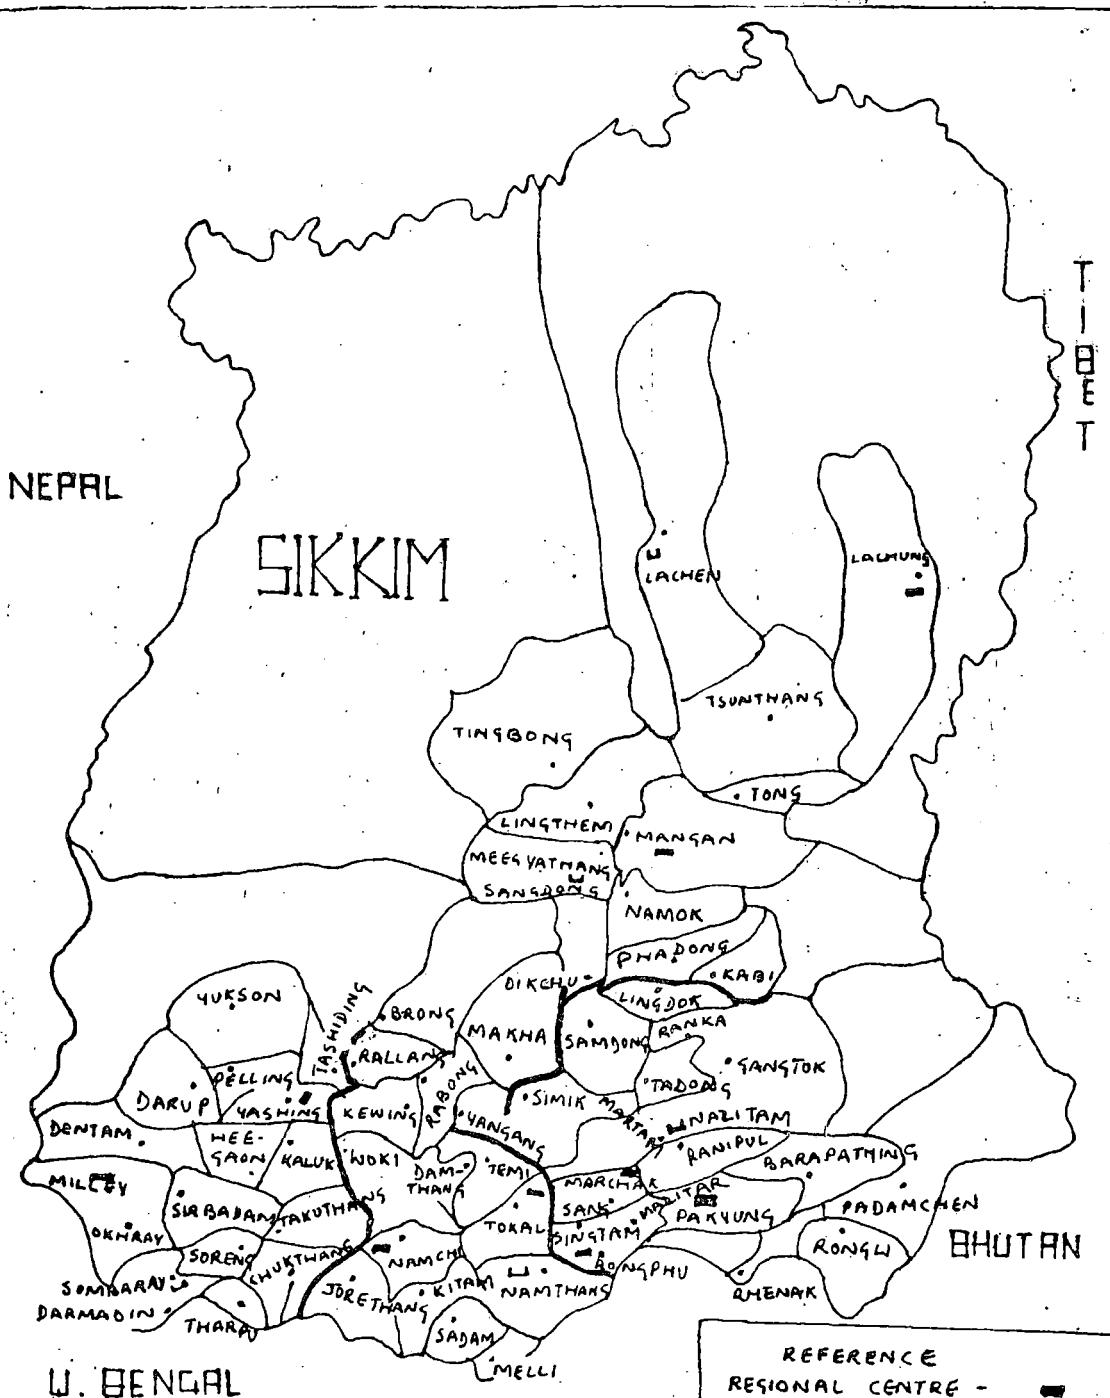

AGROCLIMATIC ZONES OF SIKKIM (MAP)

REFERENCE
 REGIONAL CENTRE - ■
 SUB-REGIONAL CENTRE - ◡
 V.L.W. CENTRE - ●

For	Read	For	Read	For	Read
1. Cungthang	Chakung	7. Phadong	Phodong	13. Tokal	Tokal, Burmiok
2. Daruk	Darap	8. Rhenak	Rhenok	14. Tsunthang	Chungthang
3. Kewing	Kewzing	9. Rongphu	Rangpu	15. Woki	Wak
4. Meegyathang	Hee-Gyathang	10. Rongw	Rongli	16. Yashing	Geyzing
5. Milley	Hillay	11. Sang	Song	17. Yukson	Yoksom
6. Pakyung	Pakyong	12. Sribadam	Sribadam	18. Sombaray	Sombaria