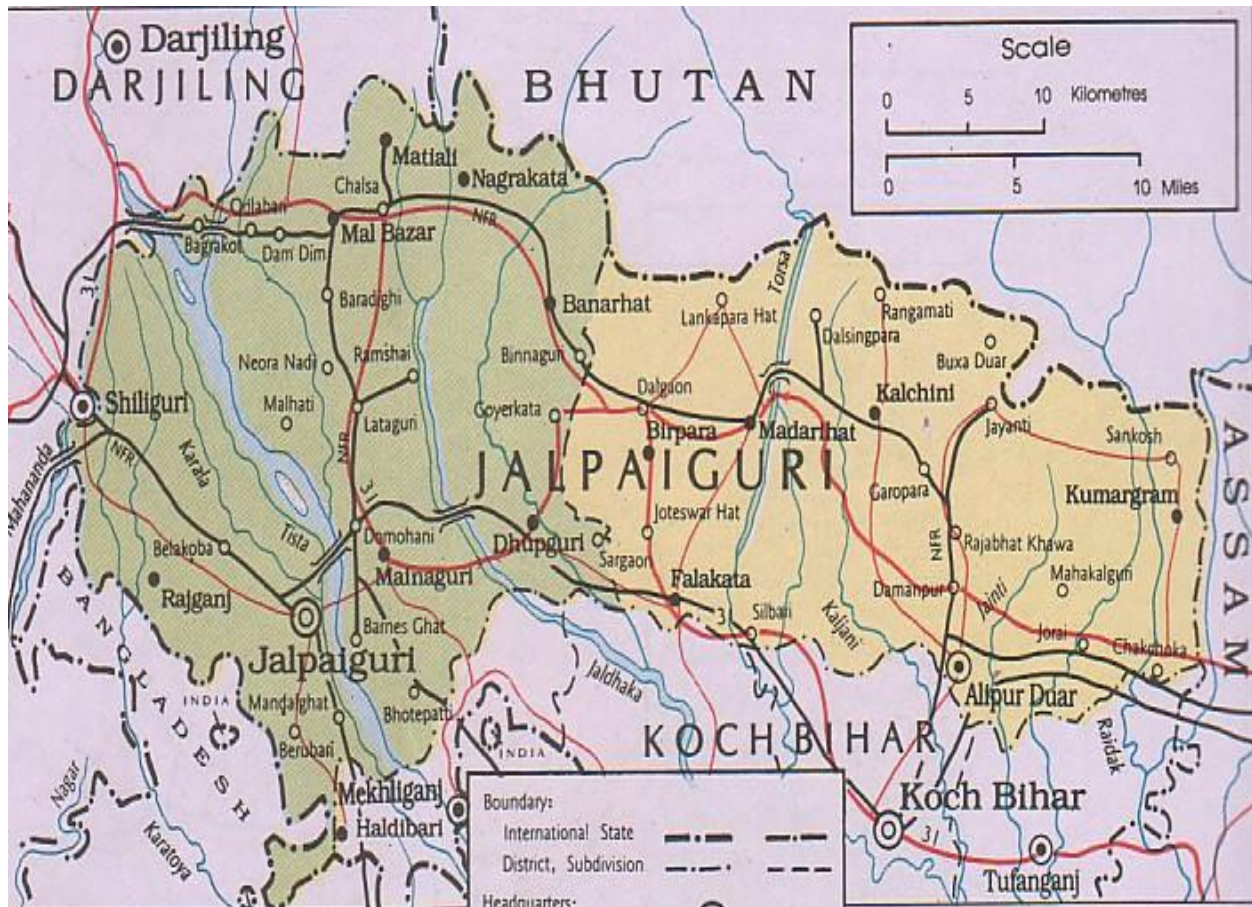

## Map of Jalpaiguri District

- **Field Research was undertaken in the Kalchini, Birpara-Madarihat and Kumar Gram Block in the Jalpaiguri District**

## MAP AND COLOUR PLATES OF FIELD RESEARCH

**Chinchula Tea Garden**

**Dalmore Tea Factory**

**Garopara TG GP Office**

**Elephant destroyed Kalchini TG staff quarter**

**Migration registration book at Hantapara**

**100 days work at Bandapani TG GP**

**MAP AND COLOUR PLATES OF FIELD RESEARCH**

**Dina Pradhan@ Kalchini GP**

**Kamala Orai @ Birpara –II GP**

**Sulochani Orai @ Hantapara GP**

**Minu Karjee @ Hantapara GP**